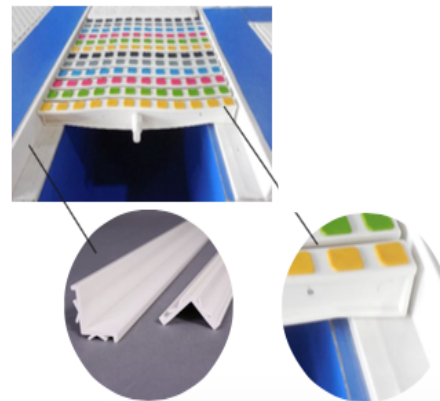

Features

- Materials Polypropylene (PP) + Glass Filled
- Anti-slip materials Thermoplastic Elastomer (TPE)
- UV resistant
- Fit with different shape of pools
- Standard white or blue color anti-slip materials
- Available with different color anti-slip materials (MOQ 100m per color)

Product Dimension

Installation Diagram

Model	Code	Description
/	01150047	Grating Support Profile
DE2720W	88171001	Anti Slip Grating 200 x 26.5mm White (1m)
DE2720B	88171008	Anti Slip Grating 200 x 26.5mm Blue (1m)
DE2725W	88171101	Anti Slip Grating 250 x 26.5mm White (1m)
DE2725B	88171108	Anti Slip Grating 250 x 26.5mm Blue (1m)
DE2730W	88171201	Anti Slip Grating 300 x 26.5mm White (1m)
DE2730B	88171208	Anti Slip Grating 300 x 26.5mm Blue (1m)