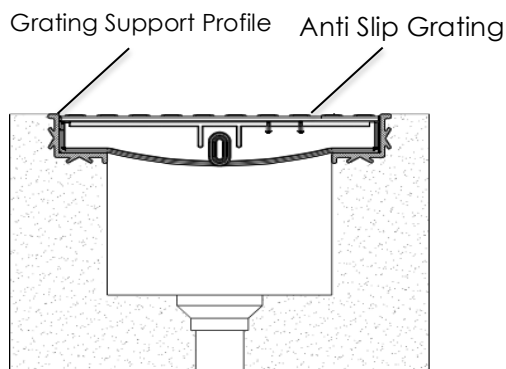

Features

- Materials Polypropylene (PP) + Glass Filled
- Anti-slip materials Thermoplastic Elastomer (TPE)
- UV resistant
- Fit with different shape of pools
- Standard white or blue color anti-slip materials
- Available with different color anti-slip materials (MOQ 100m per color)

Product Dimension

Installation Diagram

Model	Code	Description
/	01150047	Grating Support Profile
DE2720W	88171001	Anti Slip Grating 200 x 26.5mm White (1m)
DE2720B	88171008	Anti Slip Grating 200 x 26.5mm Blue (1m)
DE2725W	88171101	Anti Slip Grating 250 x 26.5mm White (1m)
DE2725B	88171108	Anti Slip Grating 250 x 26.5mm Blue (1m)
DE2730W	88171201	Anti Slip Grating 300 x 26.5mm White (1m)
DE2730B	88171208	Anti Slip Grating 300 x 26.5mm Blue (1m)