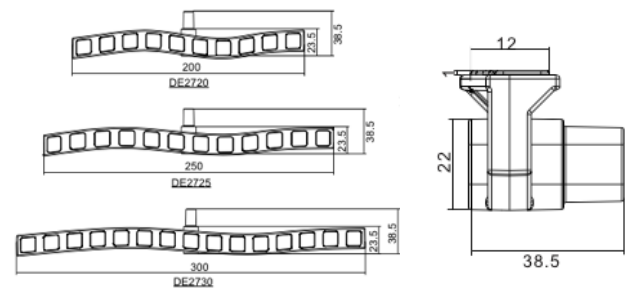

Product Dimension

Installation Diagram

Model	Code	Description
/	01150047	Grating Support Profile
DE2720W	88171001	Anti Slip Grating 200 x 26.5mm White (1m)
DE2720B	88171008	Anti Slip Grating 200 x 26.5mm Blue (1m)
DE2725W	88171101	Anti Slip Grating 250 x 26.5mm White (1m)
DE2725B	88171108	Anti Slip Grating 250 x 26.5mm Blue (1m)
DE2730W	88171201	Anti Slip Grating 300 x 26.5mm White (1m)
DE2730B	88171208	Anti Slip Grating 300 x 26.5mm Blue (1m)